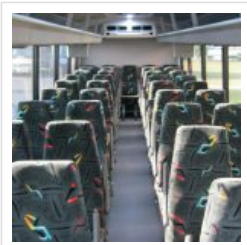

NationsBus.com
(800) 523-3262

2015 Champion Defender 350

Unit# R1862

Options/Specification:

- Rear Air Suspension
- Hydraulic Brakes
- Bostrom Air Driver's Seat
- 275 Amp Alternator
- 26,000 lb GVWR Chassis Rating
- LED Interior Lights
- LED Exterior Lights
- Master Disconnect Switch
- Electric Door w/ Exterior Switch
- AM/FM CD Player
- PA System
- DVD Player w/ 23" TV
- Altro Flooring, Black
- 110K BTU Rear A/C w/ Heat
- Rear Bumper w/ Step
- Safety Equipment
- Deluxe Cloth Interior Panels
- Tour-style Bonded Windows
- Overhead Parcel Racks
- Individual Reading Lights
- Seats- High Back Reclining
- Back Up Camera
- Armrests
- Seat Belts
- Engine Block Heater
- Battery Box w/ Sliding Tray
- Paint- Base White
- Stainless Steel Wheel Inserts
- New Bus w/ Full Warranties

Chassis: Freightliner
M2

Engine/Fuel: 6.7L
Cummins
Diesel

Transmission: Automatic

Odometer: 1,225

Configuration: 33
Passengers,
Forward
Facing, plus
driver,
Overhead
Luggage,
Rear
Luggage,

Location: FL

Price: \$136,700.00