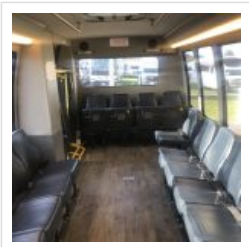

NationsBus.com
(800) 523-3262

2015 Krystal KK24

Unit# 18777

Options/Specification:

Plug-style Entrance Door
Faux Wood Flooring
Perimeter Seating
Video System w/ Large TV
Wheel Covers
PA System
Front and Rear AC Systems
AM/FM CD Player

Chassis: Ford E450

Engine/Fuel: 6.8L V10 Gas

Transmission: Automatic

Odometer: 102,060

Configuration: 18
Passengers,
Perimeter
Seating
configuration,
plus driver,
2 Tiedowns,

Location: FL

Price: \$24,800.00