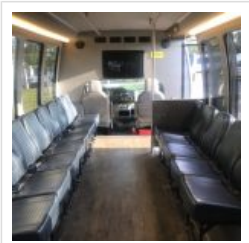

NationsBus.com
(800) 523-3262

2015 Krystal KK24

Unit# 18777

Options/Specification:

Plug-style Entrance Door
Faux Wood Flooring
Perimeter Seating
Video System w/ Large TV
Wheel Covers
PA System
Front and Rear AC Systems
AM/FM CD Player

Chassis: Ford E450

Engine/Fuel: 6.8L V10 Gas

Transmission: Automatic

Odometer: 102,060

Configuration: 18
Passengers,
Perimeter
Seating
configuration,
plus driver,
2 Tiedowns,

Location: FL

Price: \$24,800.00