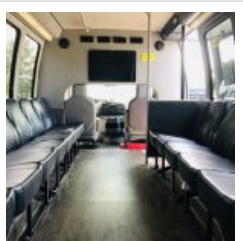

Nations Bus Sales - 12380 Firestone Blvd, Norwalk, CA 90650 (310) 216-6350