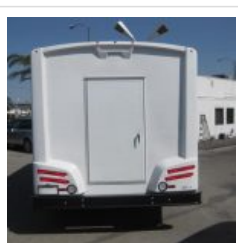

## 2016 Turtle Top Terra Transit 280

Unit# 28091

### Options/Specification:

Electric Entrance Door  
 AM/FM/CD/MP3 Player  
 78" Interior Height  
 LED Interior Lighting  
 Exterior Key Switch  
 110K BTU A/C System  
 65K BTU Heater System  
 Back Up Alarm  
 Rear Luggage W/ Single Door  
 Economy Overhead Luggage Racks  
 High Back Recliner Seats  
 Incense Blue Cloth Seats  
 Seat Belts  
 Arm Rests  
 Base Paint - White

**Chassis:** Ford E450

**Engine/Fuel:** 6.8L V10 Gas

**Transmission:** TorqShift 6-speed Automatic Overdrive

**Odometer:** 1,420

**Configuration:** 25 Passengers, Forward Facing, plus driver, Overhead Luggage, Rear Luggage,