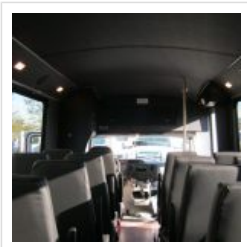

Nations Bus Sales - 555 Outlet Mall Blvd, St. Augustine, FL 32084 (904) 347-2296