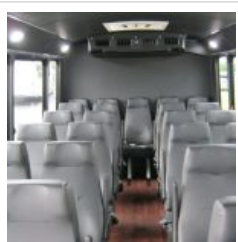

NationsBus.com
(800) 523-3262

2016 Champion Challenger 270 Executive

Unit# 57811

Options/Specification:

- Electric Entrance Door
- Key Switch Entry
- Highback Reclining Seats
- Level 4 Seat Fabric - Black-O-Vinyl
- Armrests
- Seatbelts
- AM/FM/CD Player
- 87K BTU A/C System
- 65K BTU Heater
- Front Lighted ID Sign
- Solid Windows
- Woodgrain Flooring
- PA System
- Back Up Alarm
- Rear Bumper Painted Black w/ Step
- Safety Package(Fire Extinguisher, First Aid Kit, Flare, Reflector)
- Walls/Ceiling Padded in Black Vinyl
- LED Interior Dome Light
- 55 Gallon Gas Tank
- 225 Amp Alternator
- Base Paint - White
- Hydraulic Brakes
- New Bus w/ Full Warranties
- Canada Admissible.

Chassis: Ford E450

Engine/Fuel: 6.8L V10 Gas

Transmission: TorqShift 6-speed Automatic Overdrive

Odometer: 1,125

Configuration: 25 Passengers, Forward Facing, plus driver, Rear Luggage,

Location: FL

Price: \$74,900.00