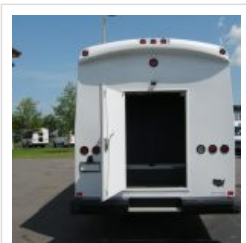

NationsBus.com
(800) 523-3262

2016 Champion Defender 380

Unit# R8812

Options/Specification:

- Electric Entrance Door
- AM/FM/ CD Player
- DVD Player w/ (3) Monitors
- 110k BTU Front and Rear A/C System
- Kubota Key Entry Switch
- High Back Reclining Seats
- Arm Rests
- Seatbelts
- PA System
- Grey Altro Flooring
- 7" Back Up Camera
- Wheel Covers
- Movable Rear Luggage Storage
- Overhead Parcel Racks
- Individual Reading Lights
- Base Paint - White
- New Bus w/ Full Warranties
- Canada Admissible.

Chassis: Freightliner
M2

Engine/Fuel: 6.7L
Cummins
Diesel

Transmission: Allison 2500

Odometer: 1,225

Configuration: 37
Passengers,
Forward
Facing, plus
driver,
Overhead
Luggage,
Rear
Luggage,

Price: \$139,900.00