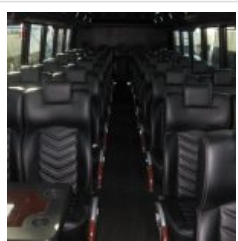

2016 Grech Motors GM40

Unit# Z0764-2

Options/Specification:

Plug Entrance Door
 Full View Panoramic Front Window
 Seats- Highback, Reclining
 Level 5 Seat Fabric
 Under Seat Retractable Seat Belts
 Frameless Windows
 Altro-Exotic Flooring
 AM/FM/CD/DVD Player
 (4) Flip Down Monitors Under
 Luggage Racks
 (2) Bulkhead Monitors
 USB/110V Power Source (Every
 Row)
 55K BTU Front A/C w Heat Coil
 90K BTU Rear A/C
 Emergency Roof Escape Hatch
 Back Up Camera
 Back Up Alarm
 Tables (2)
 LED Lighting
 Dual 50 Gallon Fuel Tank
 Hydraulic Brakes
 Canada Admissible.

Chassis: Freightliner
M2

Engine/Fuel: 6.7L
Cummins
Diesel

Transmission: Allison 2500
6-Speed
Automatic

Odometer: 161,980

Configuration: 40
Passengers,
Forward
Facing, plus
driver,
Overhead
Luggage,

Location: CA