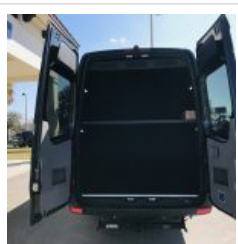

2016 Sprinter Executive by McSweeney

Unit# 89670-2