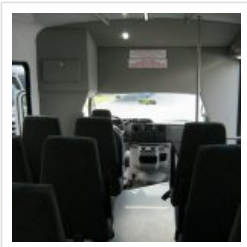

NationsBus.com
(800) 523-3262

2016 Turtle Top Terra Transit 220 P/T

Unit# 11249

Options/Specification:

Electric Bi-Folding Entrance Door
Kubota Key Entry Switch
AM/FM/CD Player
Braun Ability Wheel Chair Lift
(2) Q'Straint Tie-Downs
Highback Incense Blue Seats
Armrests
Seatbelts
70K BTU A/C System
65K BTU Heater
Back Up Alarm
Grey Altro Flooring
Emergency Equipment Kit
Base Paint - White
New Bus w/ Full Warranties

Chassis: Ford E450

Engine/Fuel: 5.4L V8 Gas

Transmission: Automatic

Odometer: 1,155

Configuration: 12
Passengers,
Forward
Facing, plus
driver,
2 Tiedowns,

Location: FL

Price: \$64,800.00

Nations Bus Sales - 555 Outlet Mall Blvd, St. Augustine, FL 32084 (904) 347-2296