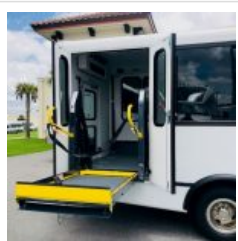

NationsBus.com
(800) 523-3262

2017 World Trans 24EW P/T

Unit# 05224

Options/Specification:

- Electric Entrance Door
- AM/FM/ Player
- 70k BTU A/C System w/ 2 Compressors
- 65k BTU Heat System
- Midback Rigid Oxen Gray Vinyl Seats
- Armrests on Aisle
- Anti-Vandal Grab Handles on Aisle Seats
- Seatbelts
- Overhead Handrails
- Black Rubber Flooring
- Back Up Alarm
- LED Interior Lights
- Soft Touch Interior
- Double Wheel Chair Door
- Ricon Wheel Chair Lift
- Q-Straint Tie-Downs
- Storage Bag
- Mud Flaps in Front and Rear
- Interlock Inpower w/ Fast Idle Rear Door
- T-Slider Windows
- Hydraulic Brakes
- Brand New w/ Full Warranties

Chassis: Ford E-450

Engine/Fuel: 6.8L V10 Gas

Transmission: Automatic

Odometer: 15,947

Configuration: 12 Passengers, Forward Facing, plus driver, 2 Tiedowns,

Location: FL

Price: \$54,800.00

Nations Bus Sales - 12380 Firestone Blvd, Norwalk, CA 90650 (310) 216-6350