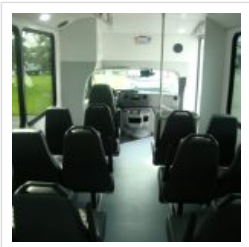

NationsBus.com
(800) 523-3262

2017 World Trans 24EW P/T

Unit# 05224

Options/Specification:

- Electric Entrance Door
- AM/FM/ Player
- 70k BTU A/C System w/ 2 Compressors
- 65k BTU Heat System
- Midback Rigid Oxen Gray Vinyl Seats
- Armrests on Aisle
- Anti-Vandal Grab Handles on Aisle Seats
- Seatbelts
- Overhead Handrails
- Black Rubber Flooring
- Back Up Alarm
- LED Interior Lights
- Soft Touch Interior
- Double Wheel Chair Door
- Ricon Wheel Chair Lift
- Q-Straint Tie-Downs
- Storage Bag
- Mud Flaps in Front and Rear
- Interlock Inpower w/ Fast Idle Rear Door
- T-Slider Windows
- Hydraulic Brakes
- Brand New w/ Full Warranties

Chassis: Ford E-450

Engine/Fuel: 6.8L V10 Gas

Transmission: Automatic

Odometer: 15,947

Configuration: 12 Passengers, Forward Facing, plus driver, 2 Tiedowns,

Location: FL

Price: \$54,800.00

Nations Bus Sales - 12380 Firestone Blvd, Norwalk, CA 90650 (310) 216-6350