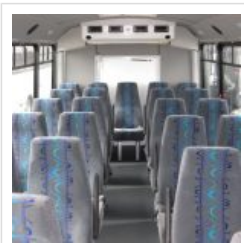

## 2018 Champion Challenger 250

Unit# 14346

### Options/Specification:

Electric Entrance Door  
AM/FM/CD Player  
78k BTU A/C System w/ Dual Compressors  
65k BTU Heater  
Mid Back Recliner Seats  
Cloth Seats - Incense Blue  
Armrests  
Seatbelts  
GerFlor Flooring - Anthracite  
55 Gallon Fuel Tank  
Safety Package  
Hydraulic Brakes  
Wheel Covers  
Base Paint - White  
New Bus w/ Full Warranties  
Canada Admissible.