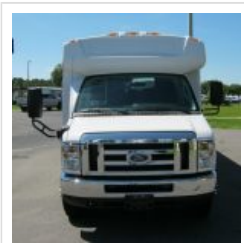

## 2018 Champion Challenger 250

Unit# 14346

### Options/Specification:

Electric Entrance Door  
AM/FM/CD Player  
78k BTU A/C System w/ Dual Compressors  
65k BTU Heater  
Mid Back Recliner Seats  
Cloth Seats - Incense Blue  
Armrests  
Seatbelts  
GerFlor Flooring - Anthracite  
55 Gallon Fuel Tank  
Safety Package  
Hydraulic Brakes  
Wheel Covers  
Base Paint - White  
New Bus w/ Full Warranties  
Canada Admissible.

**Chassis:** Ford E450

**Engine/Fuel:** 6.8L V10 Gas

**Transmission:** TorqShift 6-speed Automatic Overdrive

**Odometer:** 1,145

**Configuration:** 25 Passengers, Forward Facing, plus driver,

**Location:** FL