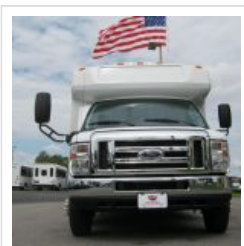

NationsBus.com
(800) 523-3262

2018 Champion Challenger 250 P/T

Unit# 66953

Chassis: Ford E450
Engine/Fuel: 6.8L V10 Gas
Transmission: Automatic
Odometer: 1,135
16 Passengers,
Warning: in_array() expects parameter 2 to be array, null given in
/home/customer/www/nationsbus.com/public_html/wp-content/themes/nations_bus_sales/dkpdf/dkpdf-index.php
on line 184
plus driver,
2 Tie-downs,
Location: FL
Price: \$72,800.00

Options/Specification:

- Electric Entrance Door
- AM/FM/CD Player
- Switch Key Entry
- 78k BTU A/C System
- 65k BTU Heater
- Braun Century Wheel Chair Lift
- (2) Q-Straint Wheel Chair Tie-Downs
- Highback Rigid Seats
- Cloth Seats - Incense Blue
- Armrests
- Seatbelts
- Gray Gerfloor Flooring
- Back Up Alarm
- T-Slider Windows
- 55 Gallon Fuel Tank
- Safety Package
- Hydraulic Brakes
- Wheel Covers
- Base Paint - White
- New Bus w/ Full Warranties