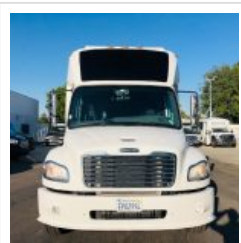

NationsBus.com
(800) 523-3262

2018 Tiffany Freightliner Exec

Unit# T2216

Options/Specification:

- Plug Door
- Tour-Style Frameless Windows
- Window Shades
- Front View Window
- Alcoa Aluminum Wheels
- Roof Mount A/C
- Air Brakes
- Air Suspension
- GVWR- 31K
- Adjustable Driver's Seat
- Back-up Camera
- Deluxe Coach Seats
- Armrests
- Seatbelts- 3 Point Retractable
- Lighted Ceiling Panels
- Overhead Parcel Racks w/ LED Lighting

Chassis: Freightliner

Engine/Fuel: 8.3L
 Cummins
 Diesel

Transmission: Allison
 Automatic

Odometer: 98,105

Configuration: 40
 Passengers,
 Forward
 Facing, plus
 driver,
 Overhead
 Luggage,
 Rear
 Luggage,