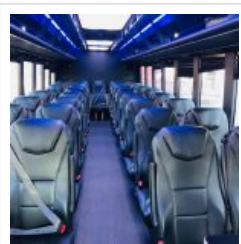

NationsBus.com
(800) 523-3262

2018 Tiffany Freightliner Exec

Unit# T2216

Options/Specification:

- Plug Door
- Tour-Style Frameless Windows
- Window Shades
- Front View Window
- Alcoa Aluminum Wheels
- Roof Mount A/C
- Air Brakes
- Air Suspension
- GVWR- 31K
- Adjustable Driver's Seat
- Back-up Camera
- Deluxe Coach Seats
- Armrests
- Seatbelts- 3 Point Retractable
- Lighted Ceiling Panels
- Overhead Parcel Racks w/ LED Lighting

Chassis: Freightliner

Engine/Fuel: 8.3L
 Cummins
 Diesel

Transmission: Allison
 Automatic

Odometer: 98,105

Configuration: 40
 Passengers,
 Forward
 Facing, plus
 driver,
 Overhead
 Luggage,
 Rear
 Luggage,