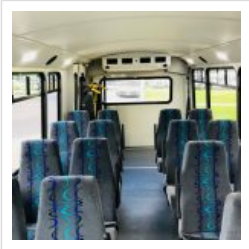

NationsBus.com
(800) 523-3262

2019 Champion Challenger 250 P/T

Unit# 14347

Options/Specification:

Electric Entrance Door
AM/FM/CD Player
Exterior Key Switch
Mid-High Back Rigid Seats
Level 4 Seat Fabric - Incense Blue
Armrests
Seat Belts
Braun Century Wheel Chair Lift
Q-Straint Tie Downs
87K BTU A/C System
65K BTU Heater
55 Gallon Fuel Tank
Circuit Breakers in Lieu of Fuses
Back Up Alarm
Wheel Covers
Hydraulic Brakes
New Bus w Warranties
Canada Admissible.

Chassis: Ford E450

Engine/Fuel: 6.8L V10 Gas

Transmission: Automatic

Odometer: 4,542

Configuration: 16
Passengers,
Forward
Facing, plus
driver,
2 Tiedowns,

Location: FL

Price: \$69,800.00

Nations Bus Sales - 555 Outlet Mall Blvd, St. Augustine, FL 32084 (904) 347-2296