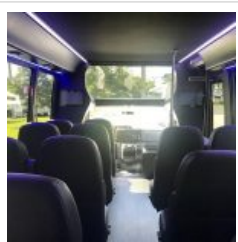

NationsBus.com
(800) 523-3262

2019 Grech Motors GM28

Unit# 05309

Options/Specification:

- Vapor Electric Plug Door
- AM/FM/CD/DVD/USB/Bluetooth
- Panoramic Front Viewing Window
- Frameless Coach Windows
- Emergency Escape Hatch
- REI Pa System
- Back Up Camera
- Back Up Alarm
- USR Seat Belts
- Altro Wood Flooring
- Rear Luggage w Auto Step
- LED Lighting
- Level 5 Seating
- Black Fabric and Black Vinyl Side Walls
- Roof Mounted A/C 97K BTU
- 225 Amp Alternator
- Wheel Covers

Chassis: Ford E450

Engine/Fuel: 6.8L V10 Gas

Transmission: TorqShift 6-Speed Automatic Overdrive

Odometer: 100

Configuration: 23 Passengers, Forward Facing, plus driver,

Location: FL

Price: \$104,800.00

Canada Admissible.