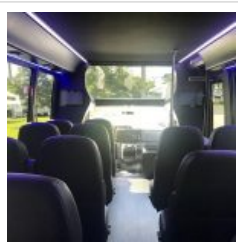

NationsBus.com
(800) 523-3262

2019 Grech Motors GM28

Unit# 05309

Options/Specification:

- Vapor Electric Plug Door
- AM/FM/CD/DVD/USB/Bluetooth
- Panoramic Front Viewing Window
- Frameless Coach Windows
- Emergency Escape Hatch
- REI Pa System
- Back Up Camera
- Back Up Alarm
- USR Seat Belts
- Altro Wood Flooring
- Rear Luggage w Auto Step
- LED Lighting
- Level 5 Seating
- Black Fabric and Black Vinyl Side Walls
- Roof Mounted A/C 97K BTU
- 225 Amp Alternator
- Wheel Covers
- Canada Admissible.