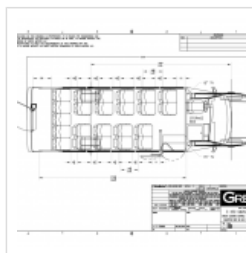

Nations Bus Sales - 555 Outlet Mall Blvd, St. Augustine, FL 32084 (904) 347-2296