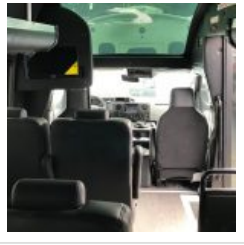

Nations Bus Sales - 555 Outlet Mall Blvd, St. Augustine, FL 32084 (904) 347-2296