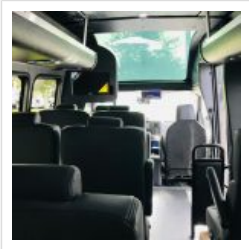

Nations Bus Sales - 12380 Firestone Blvd, Norwalk, CA 90650 (310) 216-6350