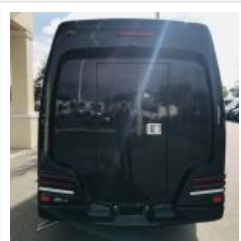

**NATIONS
BUS SALES**

**NationsBus.com
(800) 523-3262**

2019 Turtle Top Van Terra XLT Executive

Unit# 10030-2

Options/Specification:

Electric Entrance Door
 Kubota Key Switch Entrance
 AM/FM/CD Player
 DVD Player with 19" Monitor
 Scenic Window Over Cab
 Black Halo Bentley Seats
 High Back Reclining Seats
 Armrests
 Retractable Seat Belts
 Front/Rear A/C System w/ 70k BTU
 Altro Wood Flooring Upgrade in
 Manor Gray
 Dual Port USB Chargers Under
 Each Seat
 Individual Reading Lights
 Ice Chest w/ Extra Cup Holders
 Under Seat Accent Lighting
 Overhead Parcel Racks
 Back Up Alarm
 PA System
 Wheel Covers
 Base Paint Black
 New Bus With Full Warranties

Chassis: Ford E350
Engine/Fuel: 6.8L V10 Gas
Transmission: Automatic
Odometer: 1,084
Configuration: 13
 Passengers,
 Forward
 Facing, plus
 driver,
 Overhead
 Luggage,
 Rear
 Luggage,
Location: FL
Price: \$86,800.00