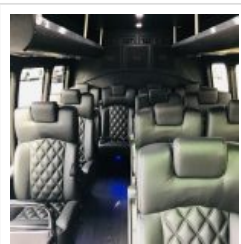

**NATIONS
BUS SALES**

**NationsBus.com
(800) 523-3262**

2019 Turtle Top Van Terra XLT Executive

Unit# 10030-2

Options/Specification:

Electric Entrance Door
 Kubota Key Switch Entrance
 AM/FM/CD Player
 DVD Player with 19" Monitor
 Scenic Window Over Cab
 Black Halo Bentley Seats
 High Back Reclining Seats
 Armrests
 Retractable Seat Belts
 Front/Rear A/C System w/ 70k BTU
 Altro Wood Flooring Upgrade in
 Manor Gray
 Dual Port USB Chargers Under
 Each Seat
 Individual Reading Lights
 Ice Chest w/ Extra Cup Holders
 Under Seat Accent Lighting
 Overhead Parcel Racks
 Back Up Alarm
 PA System
 Wheel Covers
 Base Paint Black
 New Bus With Full Warranties

Chassis: Ford E350
Engine/Fuel: 6.8L V10 Gas
Transmission: Automatic
Odometer: 1,084
Configuration: 13
 Passengers,
 Forward
 Facing, plus
 driver,
 Overhead
 Luggage,
 Rear
 Luggage,
Location: FL
Price: \$86,800.00