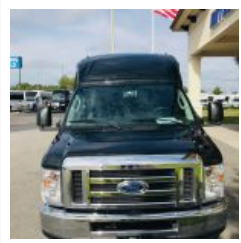

**NATIONS
BUS SALES**

**NationsBus.com
(800) 523-3262**

2019 Turtle Top Van Terra XLT Executive

Unit# 10030-2

Options/Specification:

Electric Entrance Door
 Kubota Key Switch Entrance
 AM/FM/CD Player
 DVD Player with 19" Monitor
 Scenic Window Over Cab
 Black Halo Bentley Seats
 High Back Reclining Seats
 Armrests
 Retractable Seat Belts
 Front/Rear A/C System w/ 70k BTU
 Altro Wood Flooring Upgrade in
 Manor Gray
 Dual Port USB Chargers Under
 Each Seat
 Individual Reading Lights
 Ice Chest w/ Extra Cup Holders
 Under Seat Accent Lighting
 Overhead Parcel Racks
 Back Up Alarm
 PA System
 Wheel Covers
 Base Paint Black
 New Bus With Full Warranties

Chassis: Ford E350
Engine/Fuel: 6.8L V10 Gas
Transmission: Automatic
Odometer: 1,084
Configuration: 13
 Passengers,
 Forward
 Facing, plus
 driver,
 Overhead
 Luggage,
 Rear
 Luggage,
Location: FL
Price: \$86,800.00