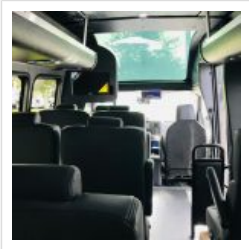

**NATIONS
BUS SALES**

**NationsBus.com
(800) 523-3262**

2019 Turtle Top Van Terra XLT Executive

Unit# 10030-2

Options/Specification:

Electric Entrance Door
 Kubota Key Switch Entrance
 AM/FM/CD Player
 DVD Player with 19" Monitor
 Scenic Window Over Cab
 Black Halo Bentley Seats
 High Back Reclining Seats
 Armrests
 Retractable Seat Belts
 Front/Rear A/C System w/ 70k BTU
 Altro Wood Flooring Upgrade in
 Manor Gray
 Dual Port USB Chargers Under
 Each Seat
 Individual Reading Lights
 Ice Chest w/ Extra Cup Holders
 Under Seat Accent Lighting
 Overhead Parcel Racks
 Back Up Alarm
 PA System
 Wheel Covers
 Base Paint Black
 New Bus With Full Warranties

Chassis: Ford E350
Engine/Fuel: 6.8L V10 Gas
Transmission: Automatic
Odometer: 1,084
Configuration: 13
 Passengers,
 Forward
 Facing, plus
 driver,
 Overhead
 Luggage,
 Rear
 Luggage,
Location: FL
Price: \$86,800.00