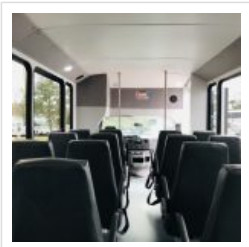

Nations Bus Sales - 555 Outlet Mall Blvd, St. Augustine, FL 32084 (904) 347-2296