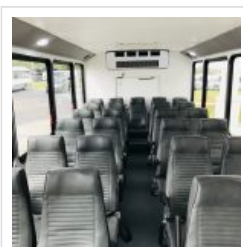

2019 World Trans 26EW

Unit# 04627