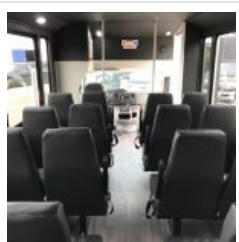

NationsBus.com
(800) 523-3262

2019 World Trans 26EW Exec

Unit# 00971

Options/Specification:

- Electric Entrance Doors
- AM/FM/CD Player w (4) Speakers
- Hi-Back Reclining Seats
- Level 5 Seating (Black O' Vinyl)
- Armrests
- Seat Belts
- Solid Windows
- Street Side Exhaust
- A/C- 75K BTU w Dual Compressors
- Heater - 65K BTU
- Safety Kit
- Reverse Alarm
- Gerflor Flooring
- Hydraulic Brakes