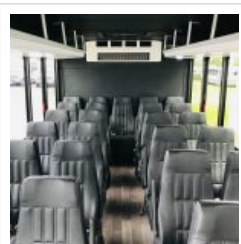

## 2020 World Trans E280 Executive

Unit# 02236

**Chassis:** Ford E450

**Engine/Fuel:** 6.8L V10 Gas

**Transmission:** 5 Speed Auto

**Odometer:** 100

**Configuration:** 25 Passengers, Forward Facing, plus driver, Overhead Luggage, Rear Luggage,