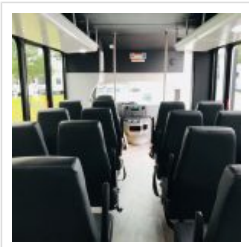

### Options/Specification:

Streetside Routed Exhaust  
 34" Electric Passenger Entry Door  
 70K BTU ACT A/C Package w Dual Compressors  
 65K BTU Rear Floor Heater  
 Transpec Emergency Escape Hatch in Black  
 Interior + Exterior Super Bright LED Package  
 Overhead Parcel Rack  
 Designated Rear Luggage Compartment  
 Safety Kit - Reverse Alarm, 5 lb. Fire Extinguisher, Triangle Reflectors  
 REI Radio - AM/FM/CD w 4 Speakers  
 Gerfloor Non-Slip Rubber Flooring in Yellowstone  
 Hi-Back Freedman Seats in Black Leatherette  
 Armrests  
 Recliners  
 Seatbelts  
 Stainless Steel Wheelcovers  
 Canada Admissible.