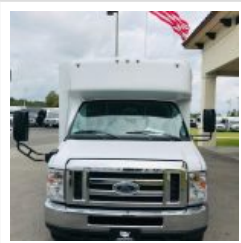

## 2020 World Trans E280 Executive

Unit# 02236

**Chassis:** Ford E450

**Engine/Fuel:** 6.8L V10 Gas

**Transmission:** 5 Speed Auto

**Odometer:** 100

**Configuration:** 25 Passengers, Forward Facing, plus driver, Overhead Luggage, Rear Luggage,