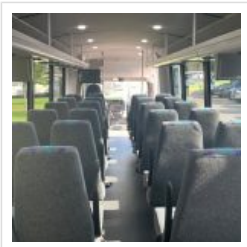

NationsBus.com
(800) 523-3262

2021 Champion Defender 380

Unit# U1642

Options/Specification:

Electric Entrance Door
 AM/FM/CD/DVD Player
 20" Bulkhead Monitor
 (2) 10.2" Luggage Rack Monitors
 High Back Reclining Seats (Incense Blue)
 Level 4 Seat Fabric
 Armrests
 Gerfloor Flooring Anthracite
 110K BTU Front and Rear A/C System
 Back Up Camera w 7" Monitor
 Back Up Alarm
 PA System
 Exterior Key Switch Kubota
 Master Disconnect Switch
 Dual OEM Batteries
 Street Side Exhaust
 Tour Style Windows
 60-Gallon Fuel Tank
 22.5" Factory Aluminum Wheels
 Hydraulic Brakes
 New Bus w Warranties
 Canada Admissible.

Chassis: Freightliner S2C

Engine/Fuel: 6.7L Cummins Diesel

Transmission: Automatic

Odometer: 100

Configuration: 37 Passengers, Forward Facing, plus driver, Overhead Luggage, Rear Luggage,

Location: FL

Price: \$145,700.00